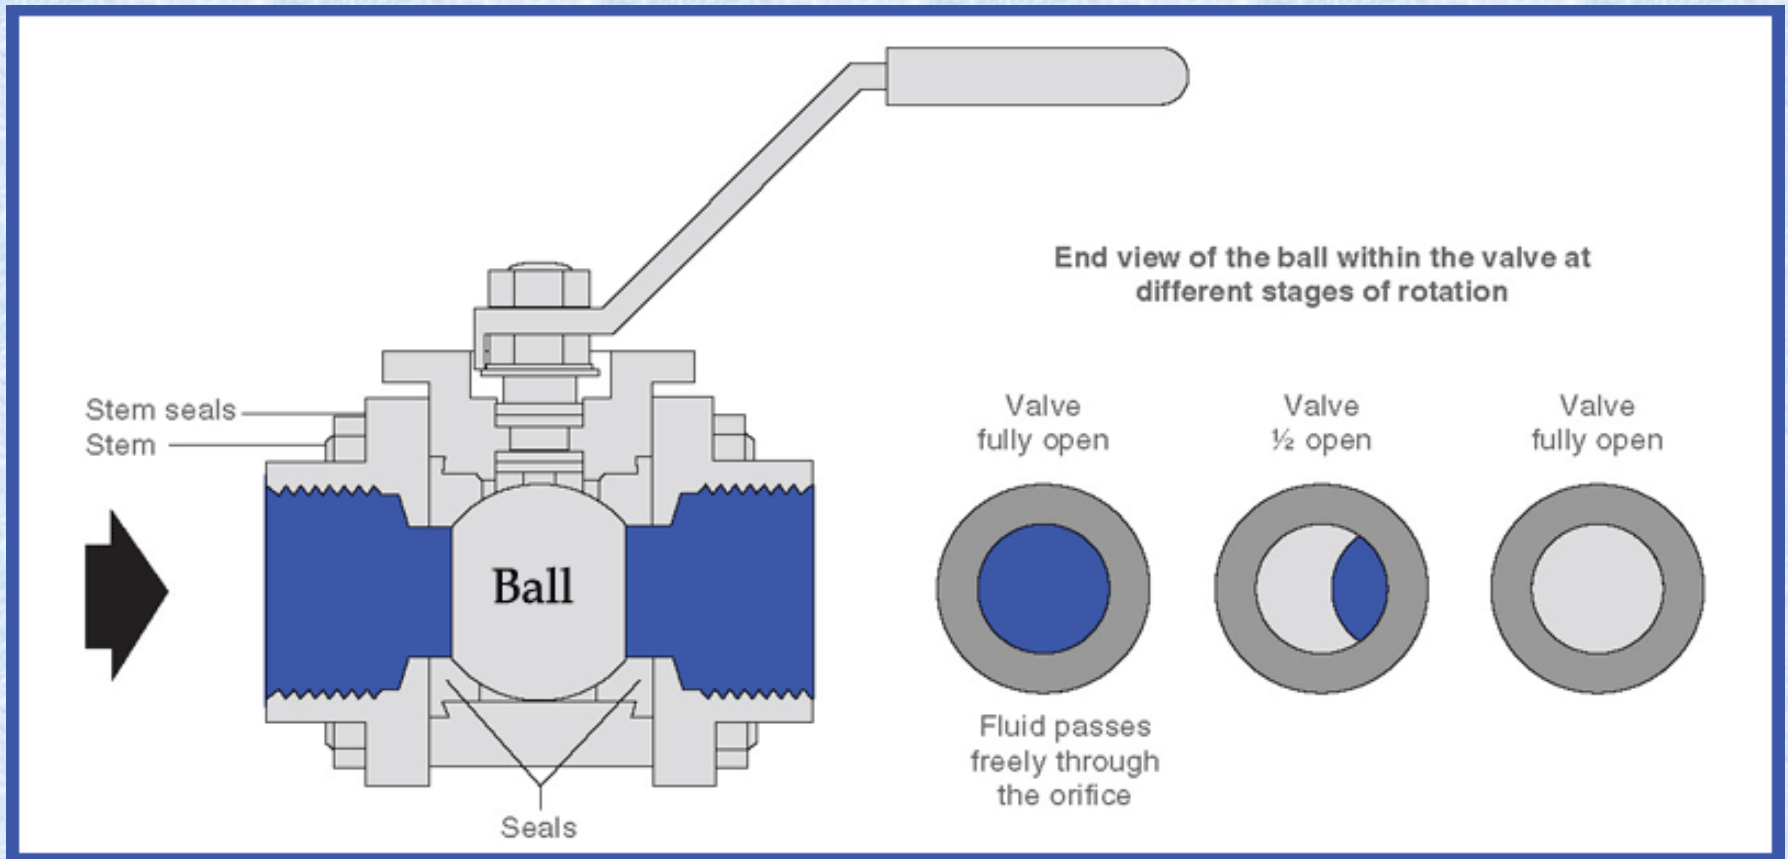

## Industrial Ball Valves

The ball valves have a quarter turn valve that is hollow from the center and the inclination of the valve decides the opening of the hole in valve. The alignment of the ball decides the flow speed and controlling. The Industrial Ball Valves we offer are highly durable, accurate performance, no leakage and are easy to handle.

## Types of Industrial Ball Valves

Single Piece Ball Valve

Two Piece Ball Valve

Three Piece Ball Valve

<https://industrialballvalves.com/>

# Ball Valve Working