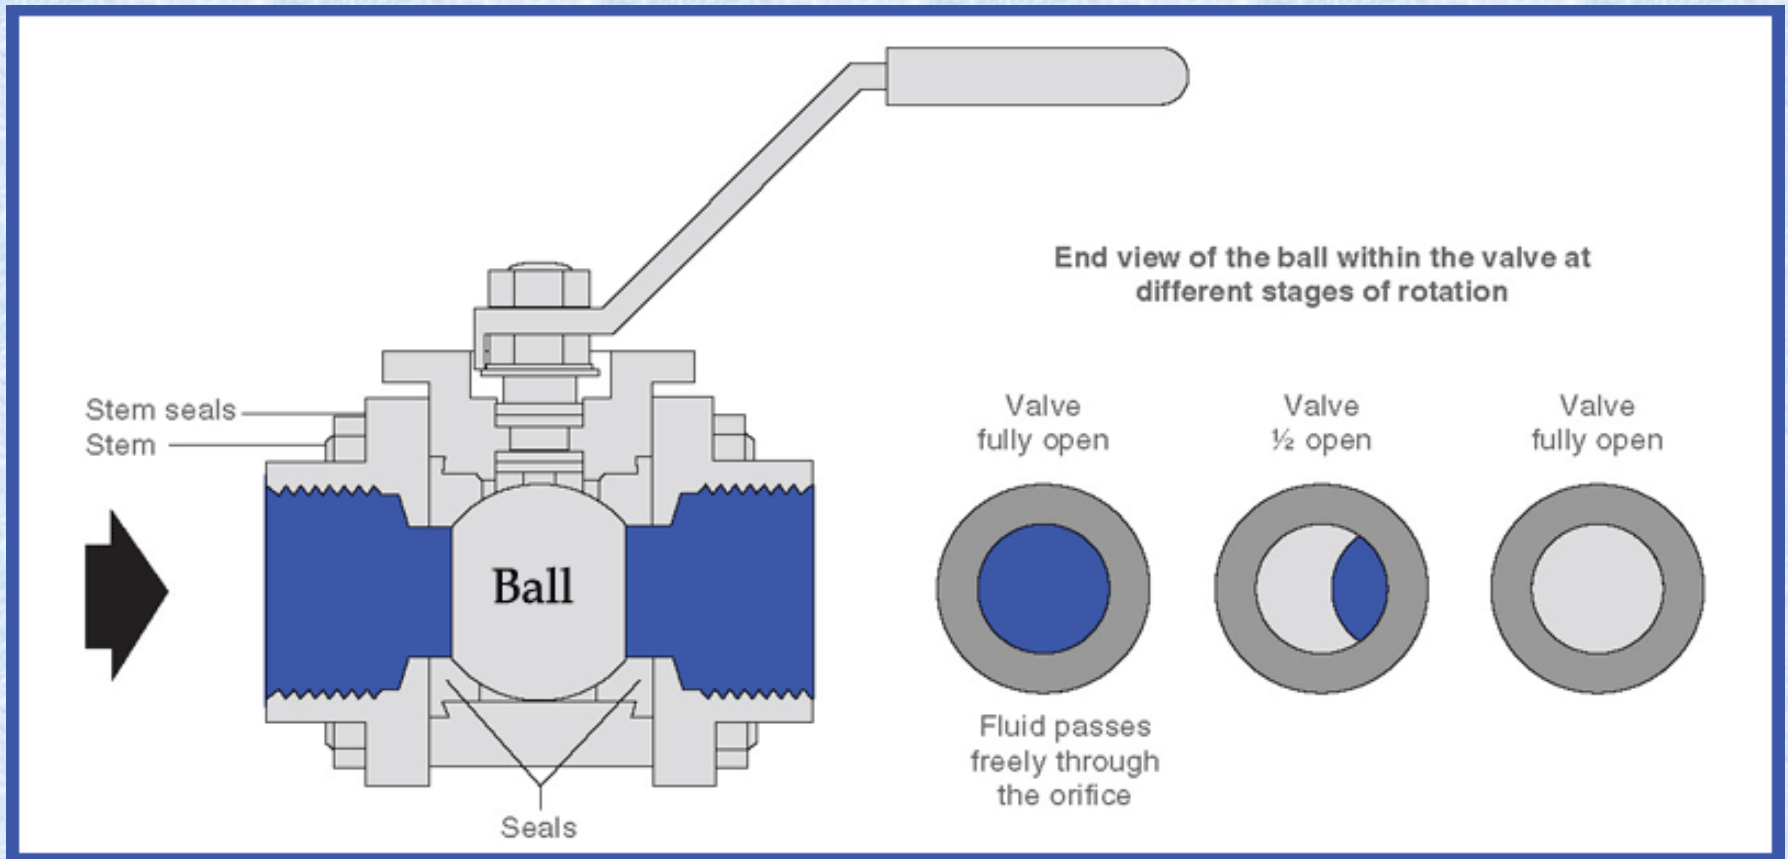

Ball Valve Working